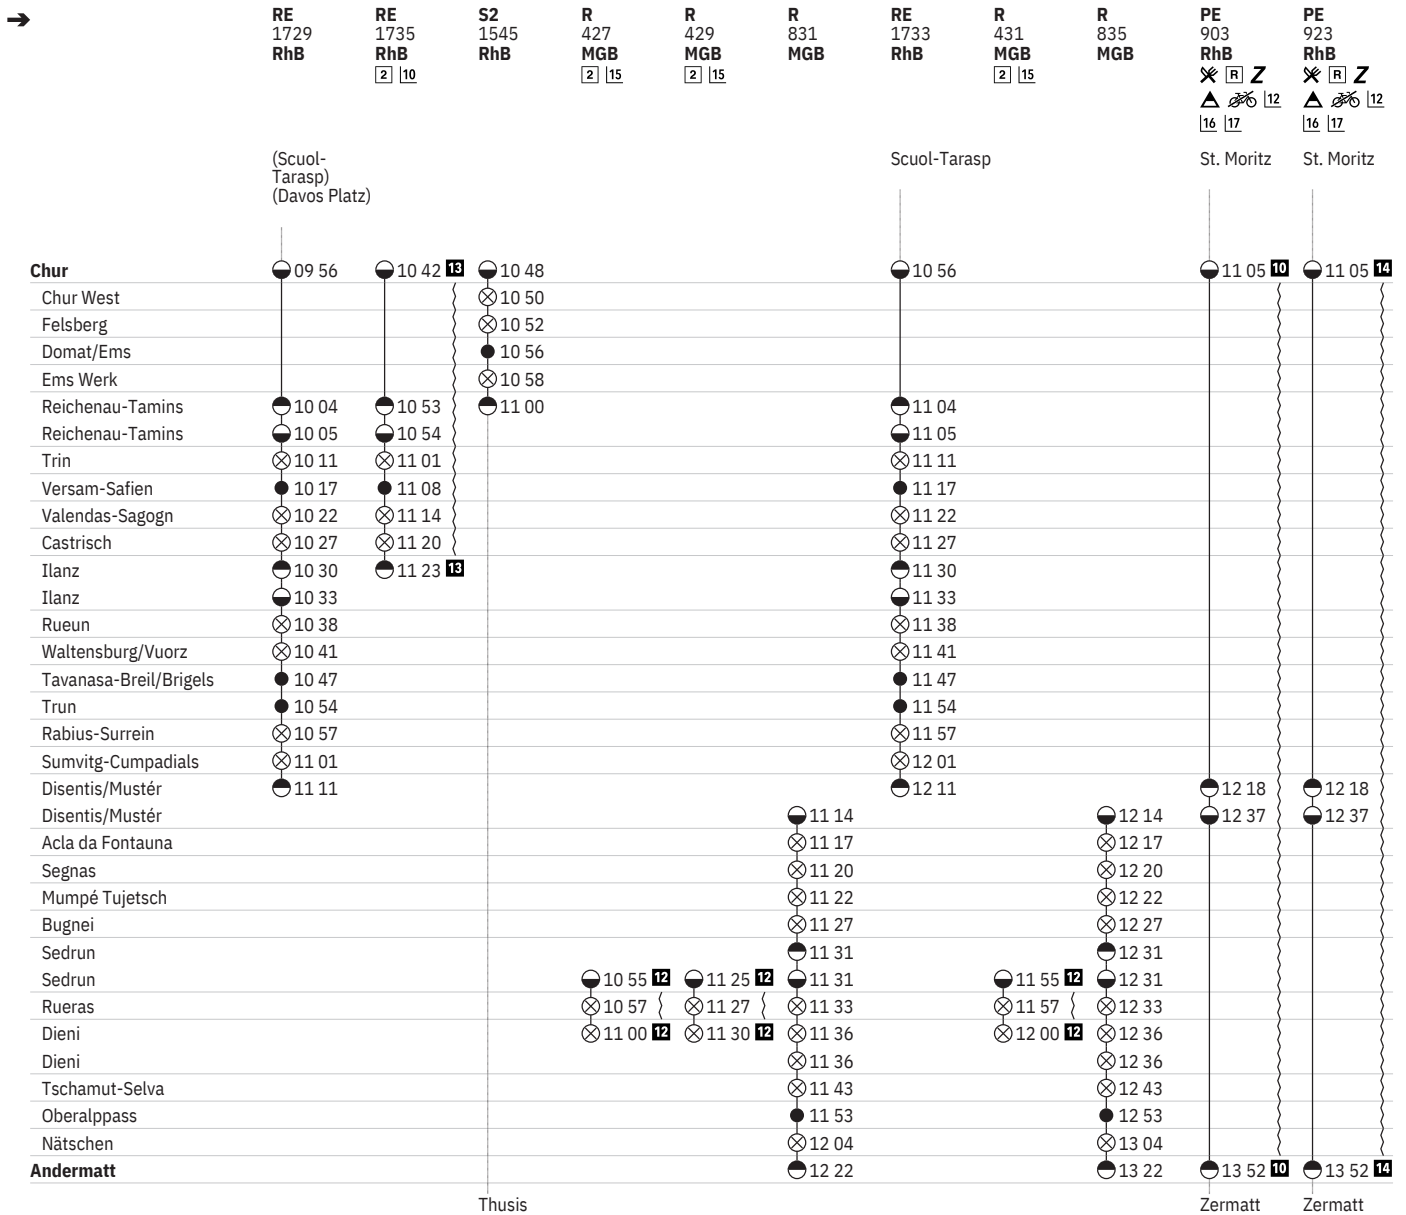

920 Chur - Disentis/Mustér - Andermatt

Stand: 1. November 2021